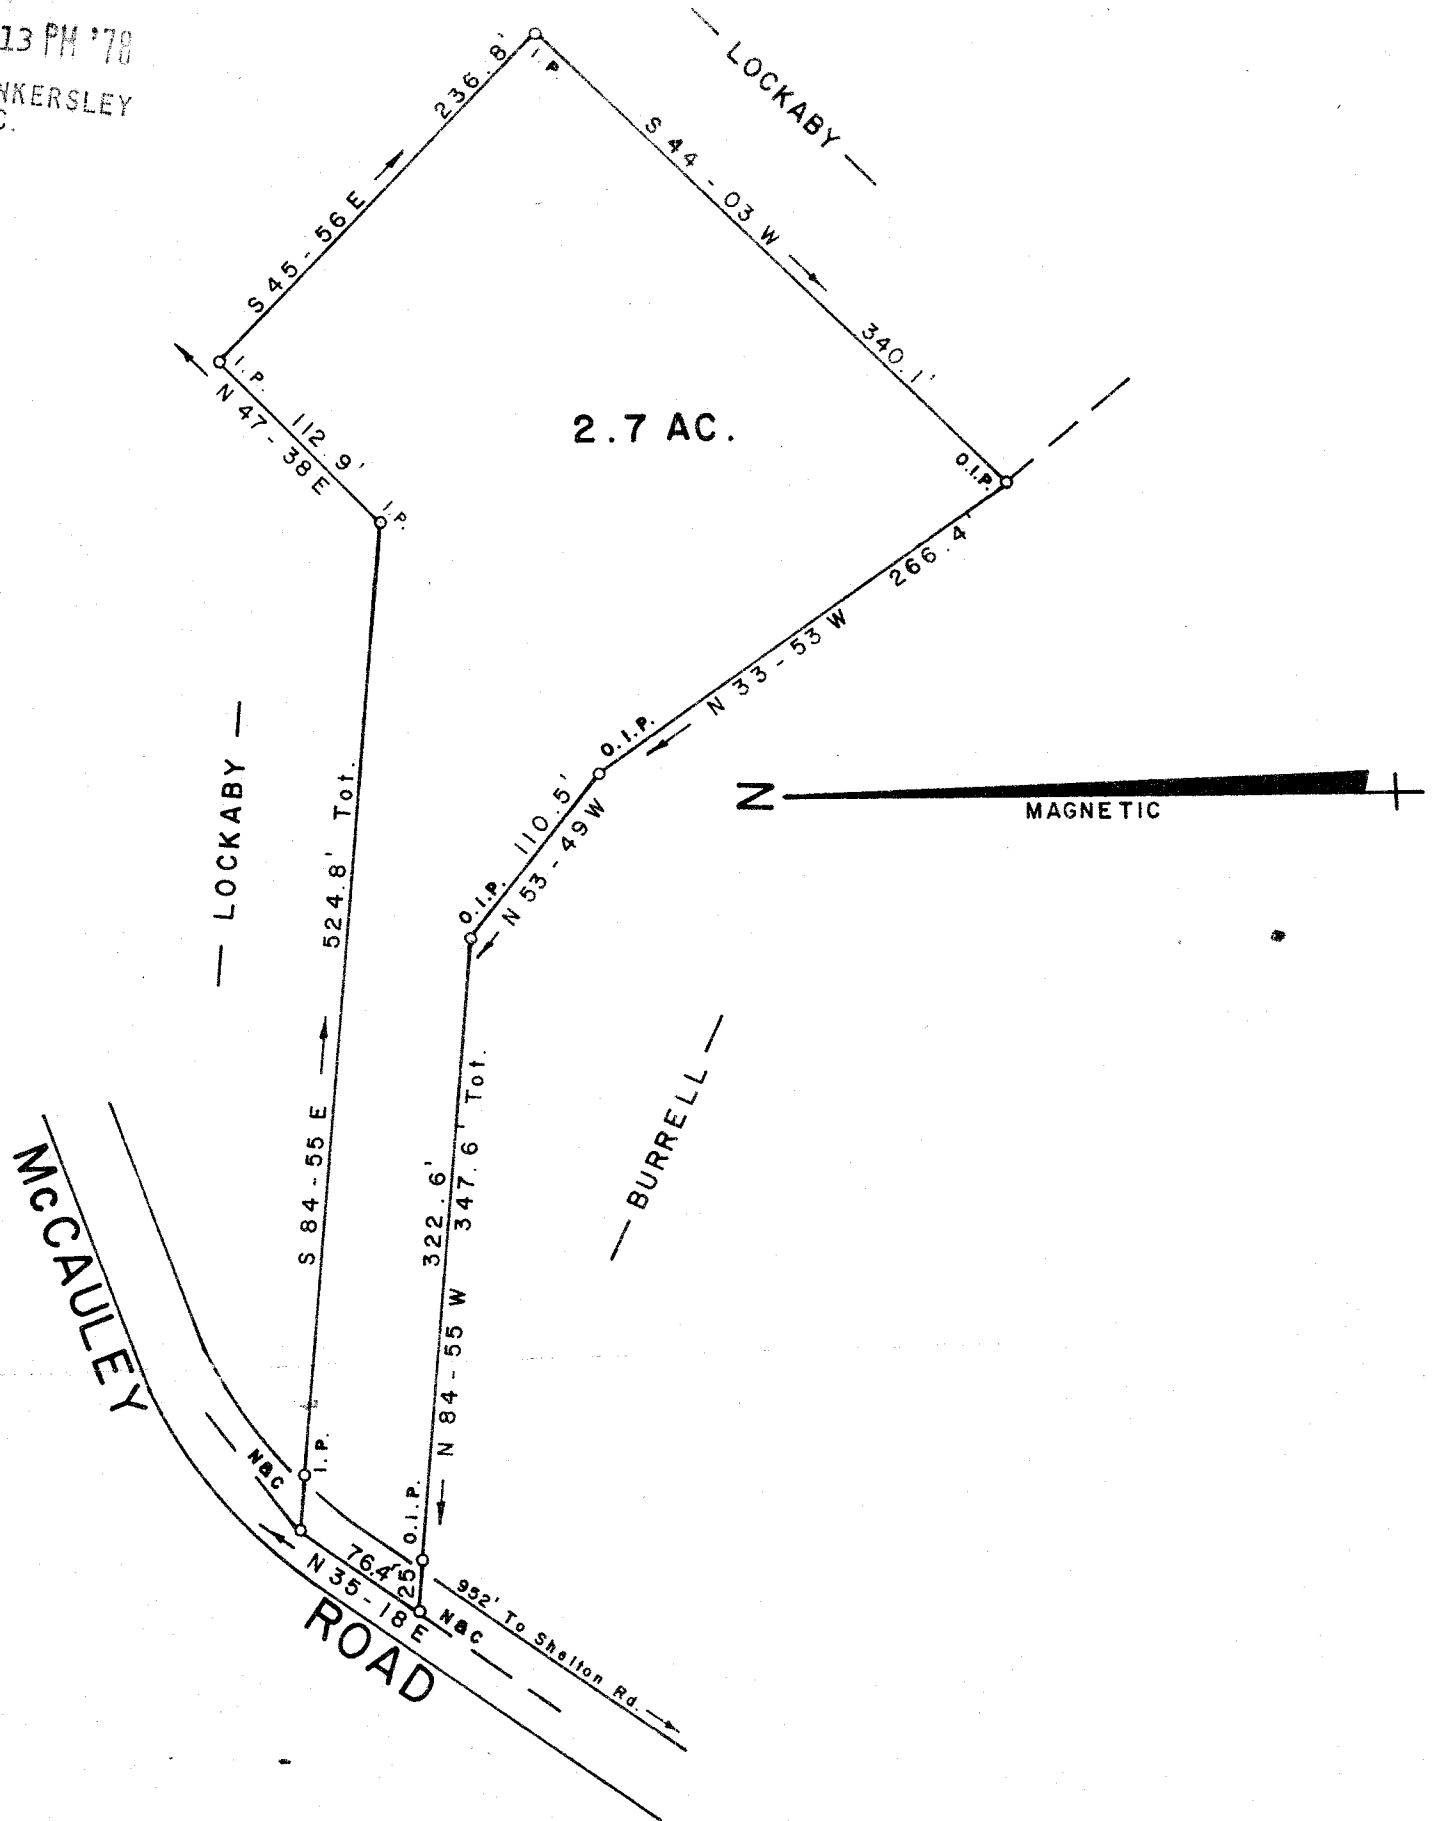

FILED
 GREENVILLE CO. S. C.
 MAR 22 12 13 PM '78
 DONNIE S. TANKERSLEY
 R.M.C.

SURVEY FOR
WILLIAM EDWARD BIGBEE
SYBLE JEAN L. BIGBEE

NEAR TRAVELERS REST GREENVILLE CO.

SOUTH CAROLINA
 JANUARY 26, 1978

MAR 22 1978

6J-94

27815

ENGR./SURVEYOR # 3979
 15 SOUTH MAIN STREET
 TRAVELERS REST, S. C.

MICROFILMED